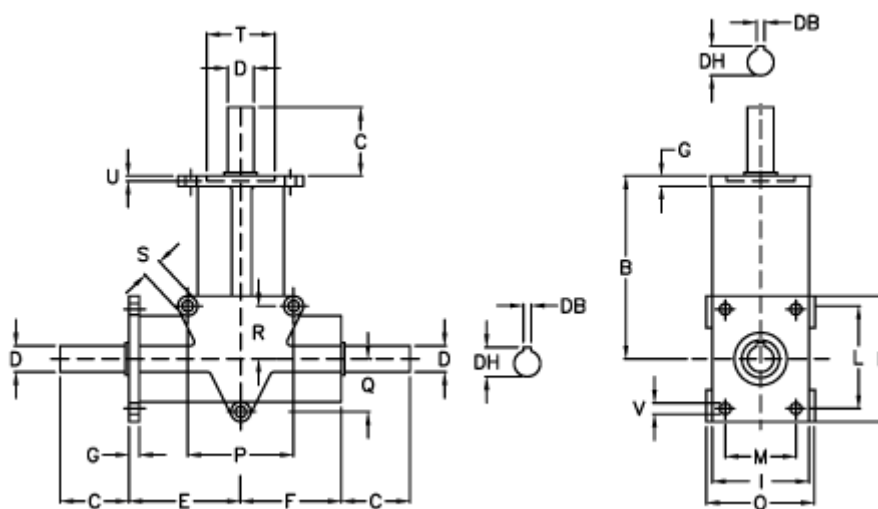

Article number: 2944115002100

Description: Bevel gear RAN 15DA i=2

Measures

B	= 90	G = 7	Q	= 24
C	= 35	H = 66	R	= 24
DB	= 5	I = 50	S	= 8.3
Description	= RAN 15	L = 52	T H7	= 35
DH	= 17	M = 36	U	= 3.5
D h6	= 15	N = 6.2	V	= 6.2
E	= 52	O = 52	Weight (kg)	= 1.0
F	= 37	P = 48		